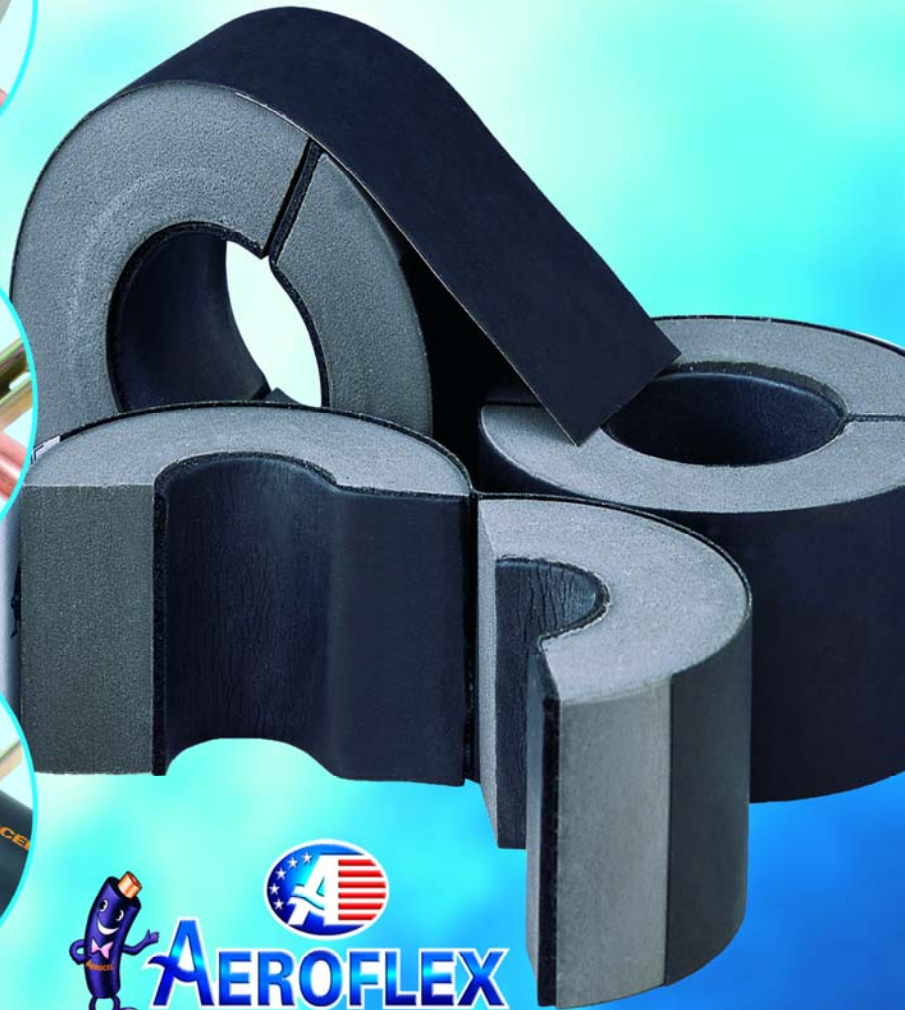

AEROFIX-U™

Polymeric rigid foam hanger with foam tape and self-sealing tape

Used for repairing and properly supporting pipes in chilled water or refrigeration systems

AEROFIX-U™ is a polymeric rigid foam hanger with a foam tape inner lining which supports and absorbs vibration of operating pipelines. The outer-cover consists of a special rubber tape which seals the hanger completely after installation in order to prevent condensation. Its strong closed cell structure is ideal for liquid cooling pipes to prevent condensation and save energy.

AEROFIX-U[®]

Pipe Hanger Inserts

Tubing & Pipe Size Copper Tubing

Item Code	Pipe O.D.	Copper Nominal I.D.	O.D. Inches	IPS	Pieces/ Master Carton	Pieces/ Small Carton	Pieces/ Medium Carton	O.D. Inches	Length Inches
-----------	-----------	---------------------	-------------	-----	-----------------------	----------------------	-----------------------	-------------	---------------

Nominal 1/2" Wall

UX3812	3/8" ID	1/4"	3/8"	-	600	30	-	1.33	2.17
UX1212	1/2" ID	3/8"	1/2"	1/4"	600	30	-	1.44	2.17
UX5812	5/8" ID	1/2"	5/8"	3/8"	480	24	-	1.56	2.17
UX3412	3/4" ID	5/8"	3/4"	-	480	24	-	1.69	2.17
UX7812	7/8" ID	3/4"	7/8"	1/2"	360	18	-	1.81	2.17
UX11812	1-1/8" ID	1"	1-1/8"	-	240	12	-	2.19	2.17
UX13812	1-3/8" ID	1-1/4"	1-3/8"	1"	240	12	-	2.31	2.56
UX15812	1-5/8" ID	1-1/2"	1-5/8"	1-1/4"	180	9	-	2.56	2.56
UX17812	1-7/8" ID	-	1-7/8"	1-1/2"	142	-	48	2.81	2.66
UX21812	2-1/8" ID	2"	2-1/8"	-	144	-	36	3.23	2.56
UX23812	2-3/8" ID	2-1/4"	2-3/8"	2"	108	-	27	3.48	2.96
UX25812	2-5/8" ID	2-1/2"	2-5/8"	-	72	-	18	4.13	2.96
UX27812	2-7/8" ID	-	2-7/8"	2-1/2"	72	-	18	4.38	2.96
UX31812	3-1/8" ID	3"	3-1/8"	-	48	-	12	4.63	3.35
UX31212	3-1/2" ID	-	3-1/2"	3"	40	-	10	4.85	3.94
UX35812	3-5/8" ID	3-1/2"	3-5/8"	-	40	-	10	5.13	3.94
UX41812	4-1/8" ID	4"	4-1/8"	3-1/2"	32	-	8	5.63	3.94